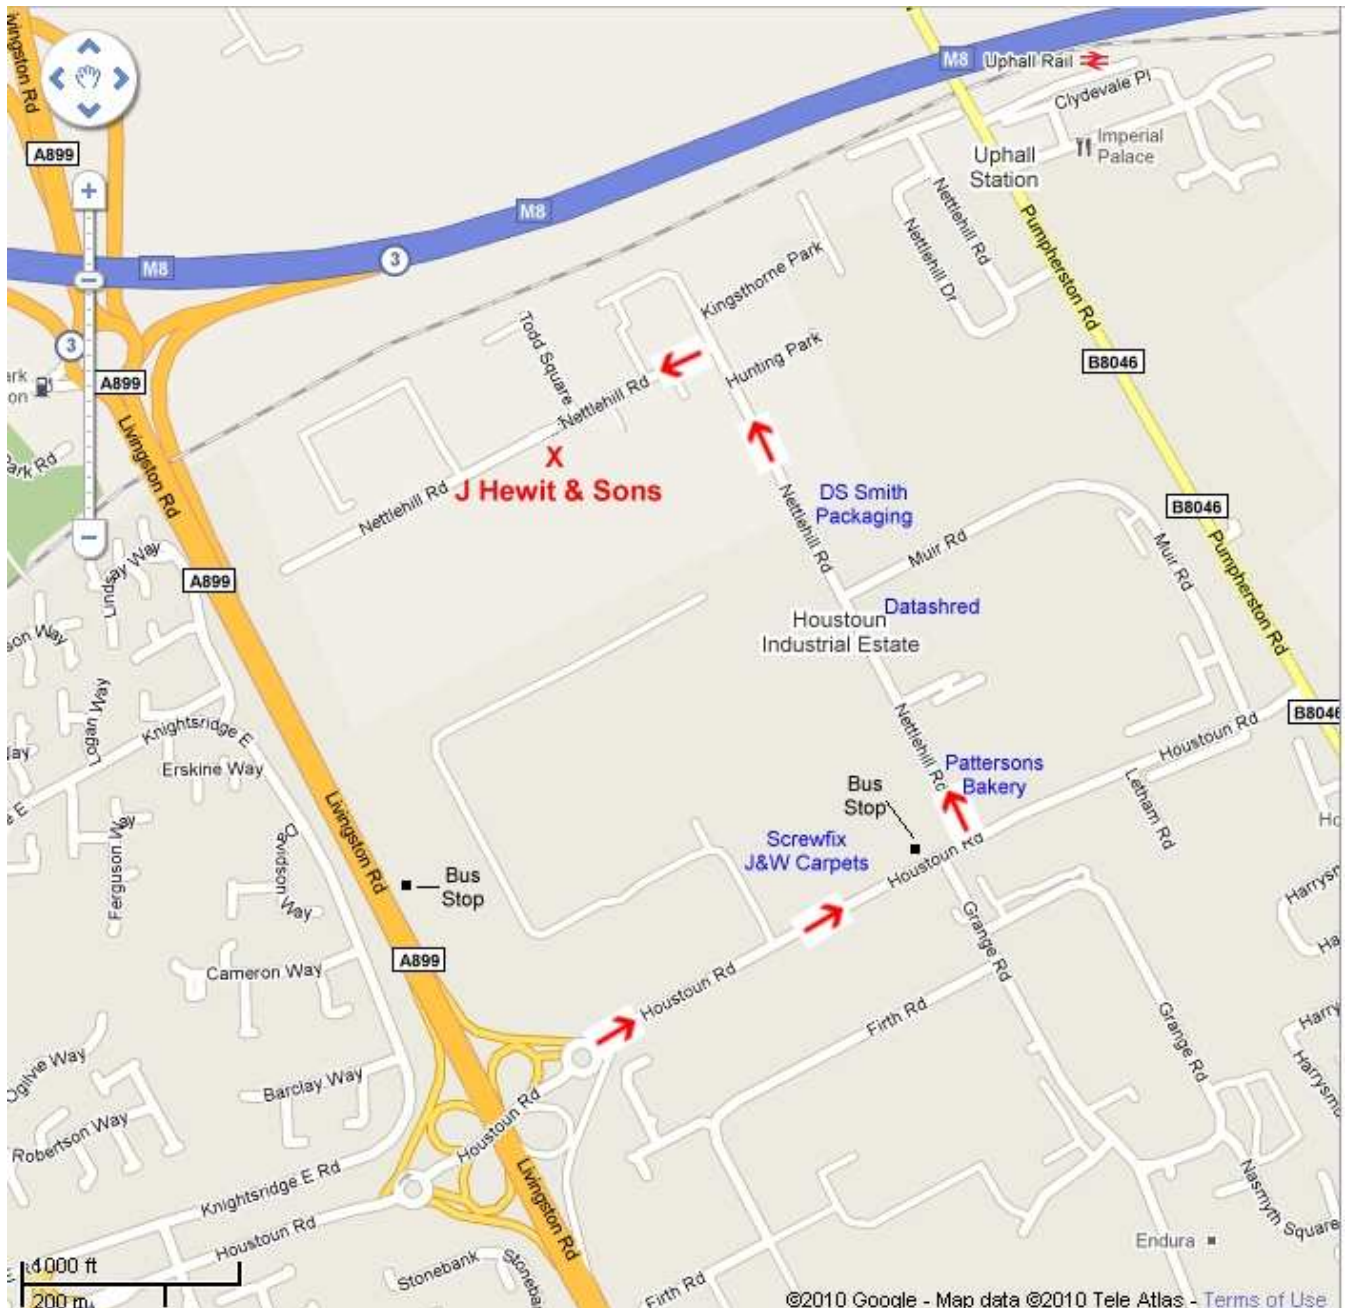

J Hewit & Sons Ltd

LEATHER MANUFACTURERS

12 Nettlehill Road
Livingston
WEST LOTHIAN
EH54 5DL

Tel : +44 (0) 1506 444160
Fax: +44 (0) 1506 437749
sales@hewit.com
www.hewit.com

From Junction 3 of the M8, head south on the A899 Livingston Road. After 600 metres, take the slip-road left onto Houstoun Road. This will be signposted Uppah Station and Pumphreston.

You pass the New Houstoun Business Park (containing Screwfix and J&W Carpets) on the left. Nettlehill Road is the next turning on the left, where the road widens (just after the bus stop).

Proceed up Nettlehill Road for about 500 metres, passing DS Packaging on the right, turning left in the dog-leg continuation of Nettlehill Road. We are about 300 metres on the left.