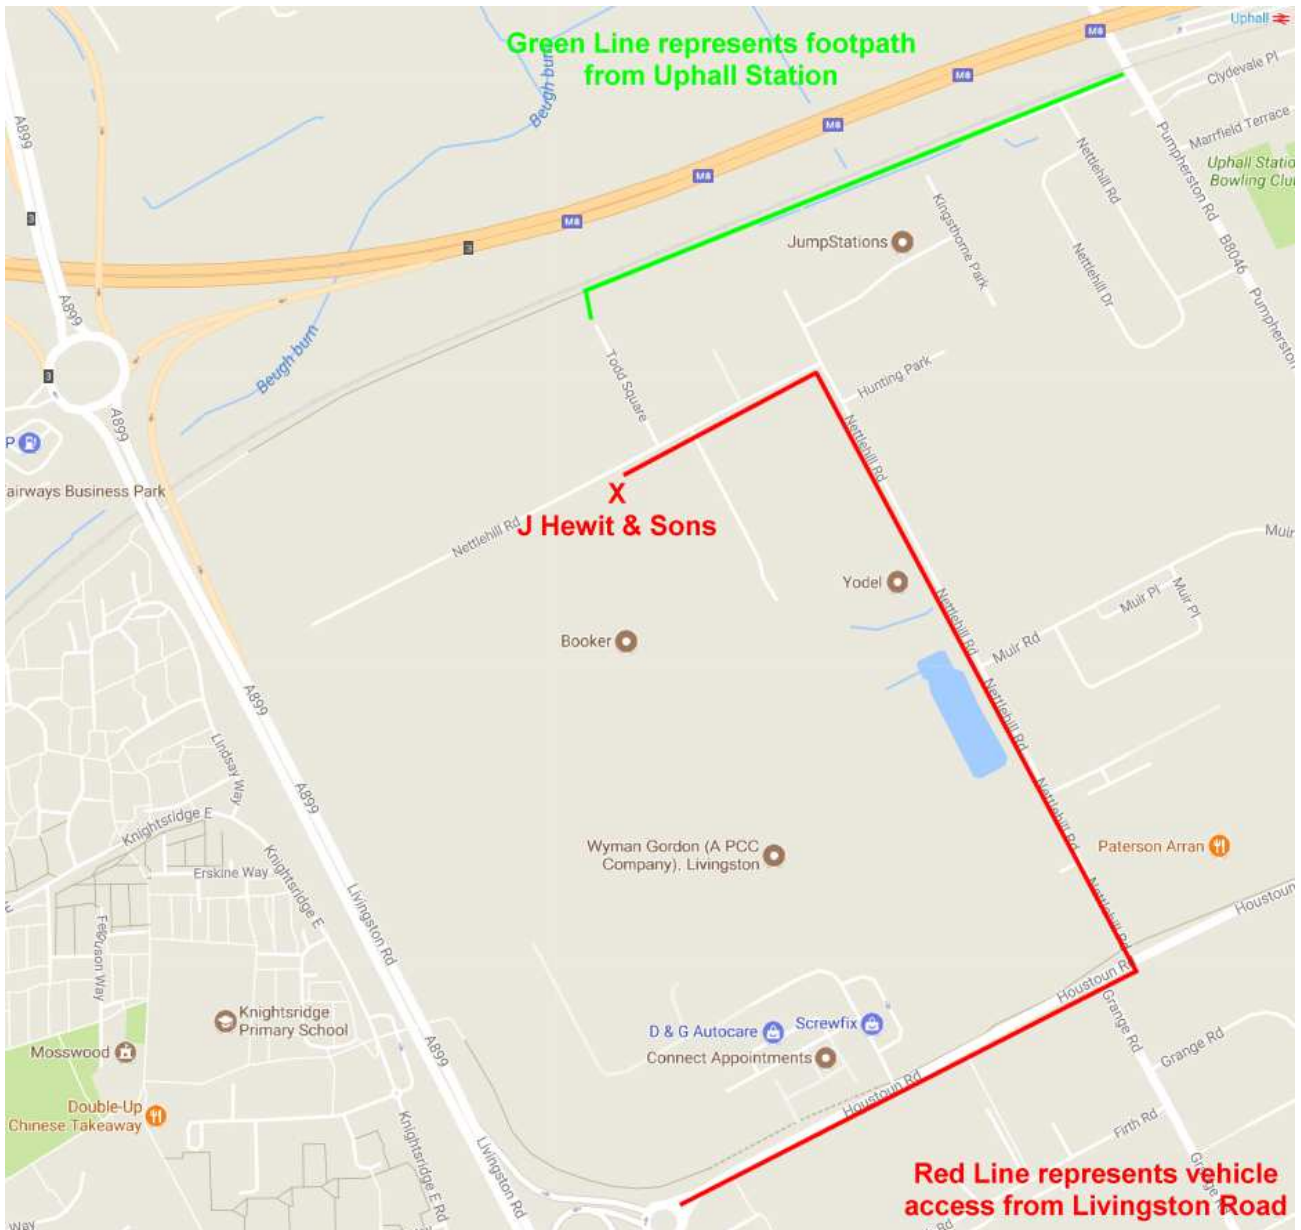

J Hewit & Sons Ltd

LEATHER MANUFACTURERS

12 Nettlehill Road
Livingston
WEST LOTHIAN
EH54 5DL

Tel : +44 (0) 1506 444160
Fax: +44 (0) 1506 437749
sales@hewit.com
www.hewit.com

From Junction 3 of the M8, head south on the A899 Livingston Road. After 600 metres, take the slip-road left onto Houstoun Road. This will be signposted Uphall Station and Pumpherston.

You pass the New Houstoun Business Park (containing Screwfix and J&W Carpets) on the left. Nettlehill Road is the next turning on the left, where the road widens (just after the bus stop).

Proceed up Nettlehill Road for about 500 metres, passing DS Packaging on the right, turning left in the dog-leg continuation of Nettlehill Road. We are about 300 metres on the left.