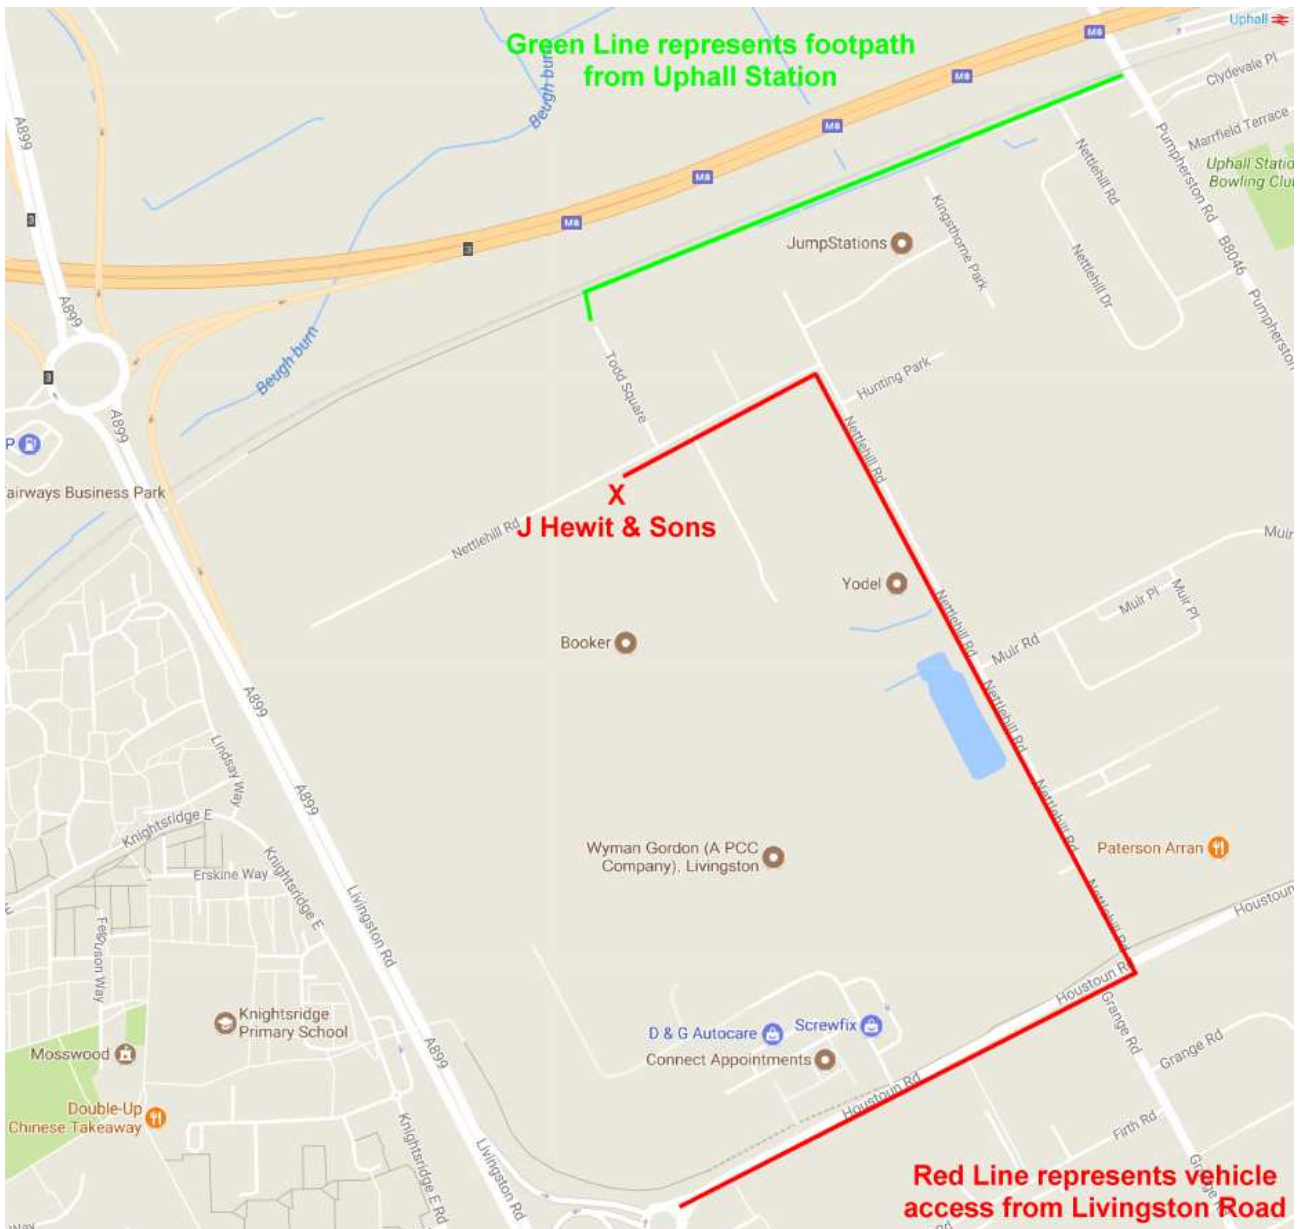

J Hewit & Sons Ltd

LEATHER MANUFACTURERS

12 Nettlehill Road
Livingston
WEST LOTHIAN
EH54 5DL

Tel : +44 (0) 1506 444160
Fax: +44 (0) 1506 437749
sales@hewit.com
www.hewit.com

From Junction 3 of the M8, head south on the A899 Livingston Road. After 600 metres, take the slip-road left onto Houstoun Road. This will be signposted Uphall Station and Pumpherston.

You pass the New Houstoun Business Park (containing Screwfix and J&W Carpets) on the left. Nettlehill Road is the next turning on the left at the traffic lights.

Proceed up Nettlehill Road for about 500 metres, passing DS Packaging on the right, turning left in the dog-leg continuation of Nettlehill Road. We are about 300 metres on the left.